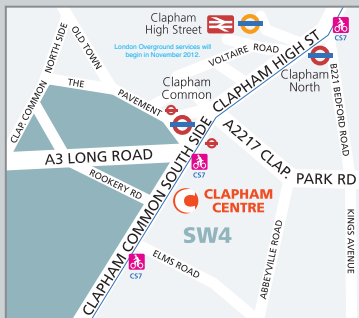

If you would like to know more about Lambeth College and the great courses we run please visit our website:

www.lambethcollege.ac.uk

Follow us on Facebook,
Twitter and You Tube.

Clapham Centre
45 Clapham Common South Side
London SW4 9BL

- 🚉 35, 37, 88, 137, 155, 255, 345, 355, 417
- 🚏 Clapham High Street.
- 🚇 Clapham Common (Northern Line)
- 🚲 Cycle Highway CS7

Vauxhall Centre
Belmore Street
Wandsworth Road
London SW8 2JY

- 🚉 2, P5, 77, 87, 88, 155, 156, 196, 322, 344.
- 🚏 Wandsworth Road
- 🚇 Stockwell (Northern and Victoria Lines) and Vauxhall (Victoria Lines)