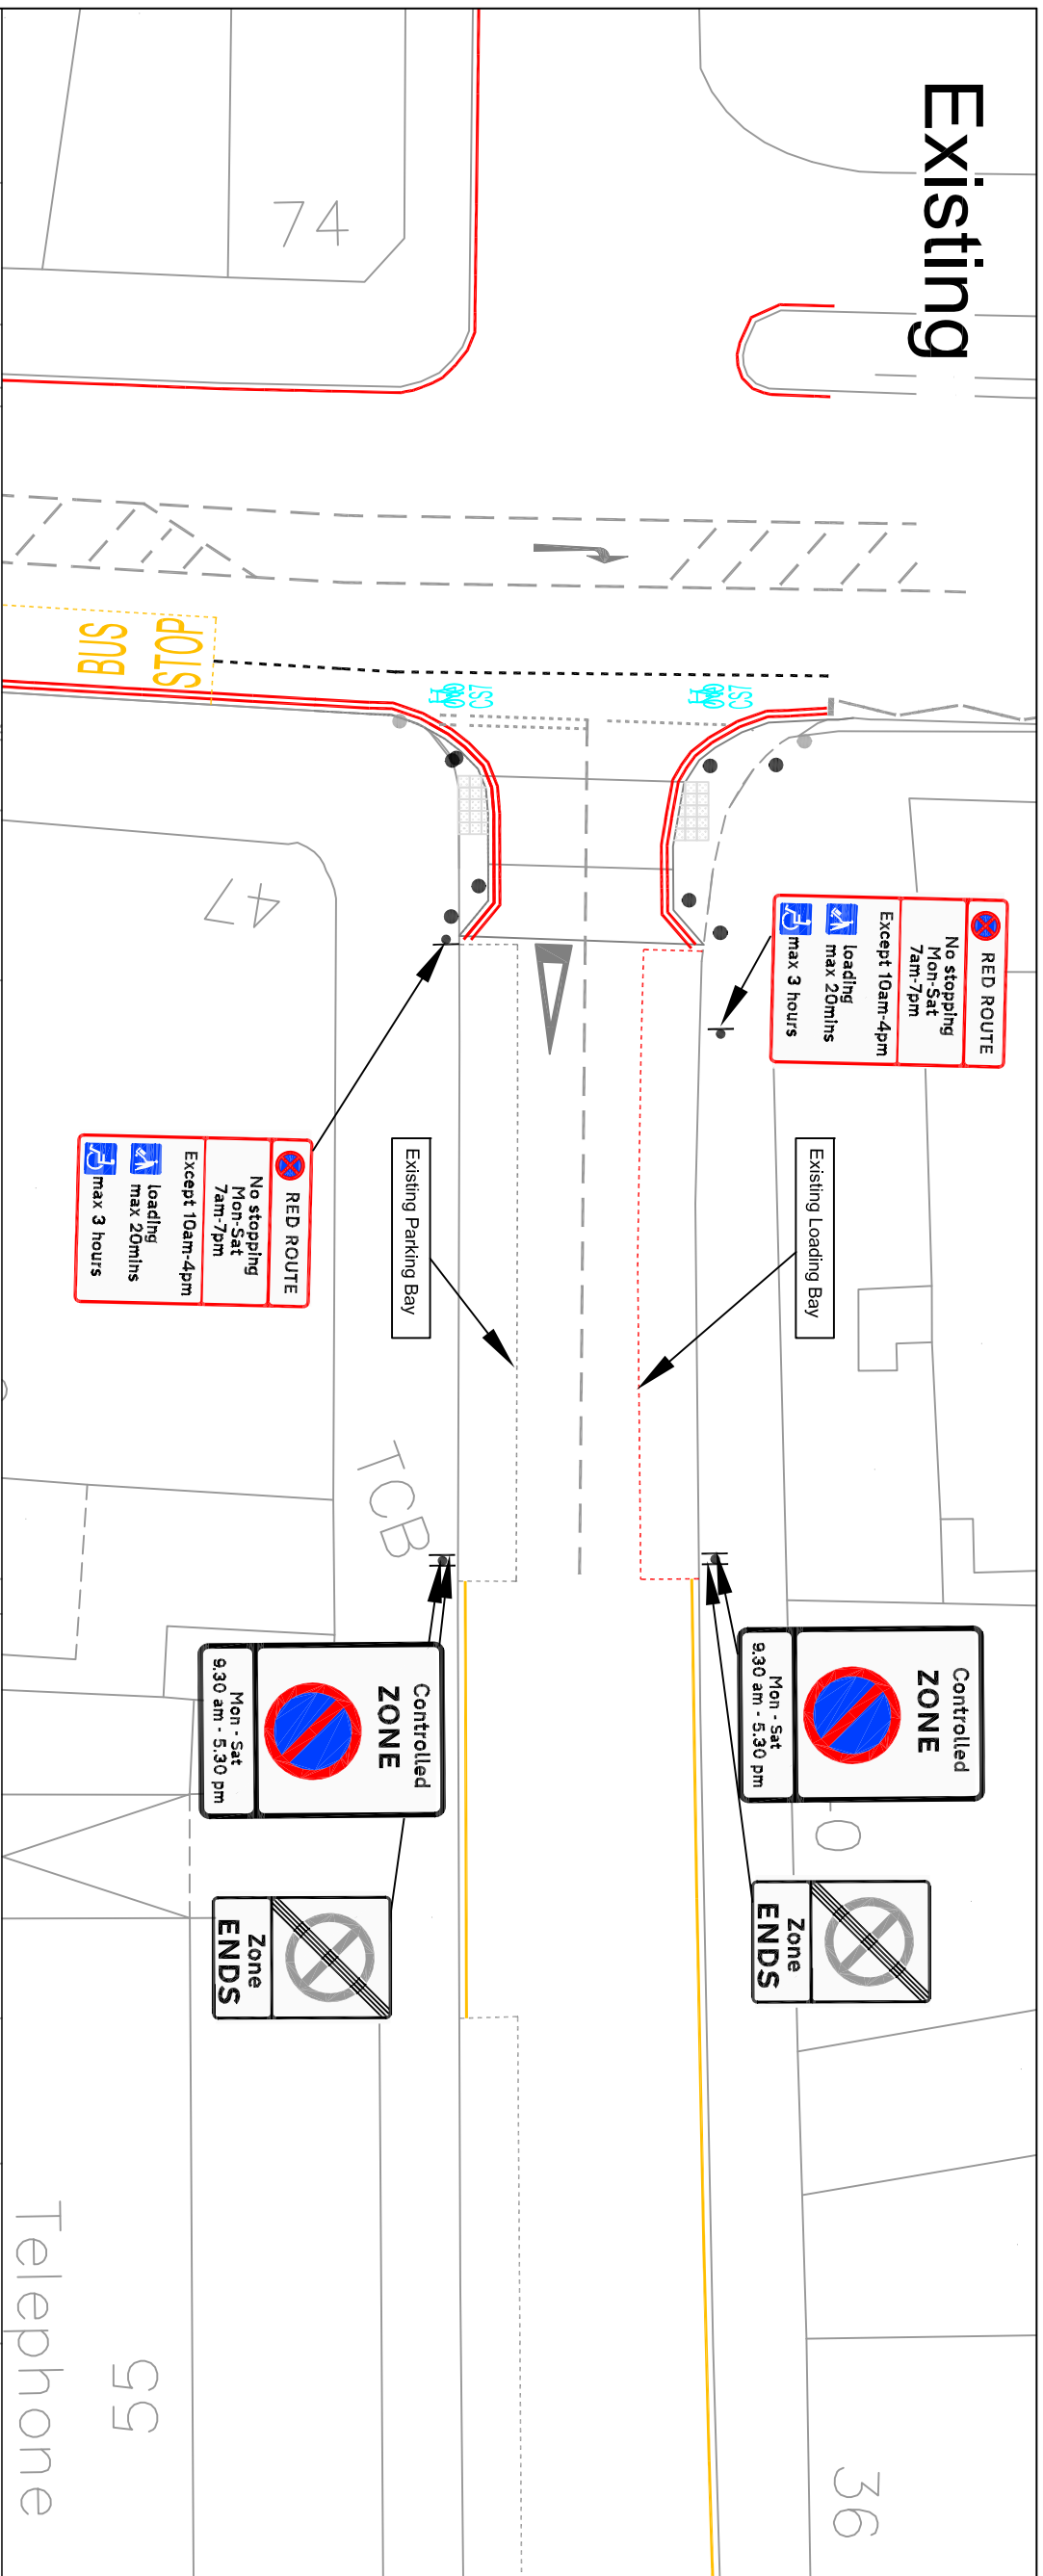

# Proposed

DO NOT SCALE FROM DRAWING

This map is reproduced from Ordnance Survey material with the permission of Ordnance Survey on behalf of Her Majesty's Stationery Office. Crown copyright. Unauthorised reproduction infringes Crown copyright and may lead to prosecution or civil proceedings. (GLA/1000323/19/2002)

REV	DATE	APPENDMENT	CHD	DRN	APP
D	08/04/11	Annotations corrected	ER	ER	PI
C	17/8/10	Existing Loading and Parking Labels	ER	RU	BO
A					

CLIENT: London Buses  
London Routes & Places  
LB Wandsworth

PROJECT TITLE: Old Devonshire Road  
Route 255 Enabling Works

DRAWING TITLE: Old Devonshire Road Bus Stop Proposals

SHEET 1 OF 1

DES.	RU	DMN.	RU	CHKD.	ER
APPROVED:	ER	DATE:	10/08/10	SCALE:	1:250 @ A3
DWG NO.:	RU/A24/WANV/10082010	REV:	C		

ORIGINAL SHEET SIZE A3 (420mm x 297mm)