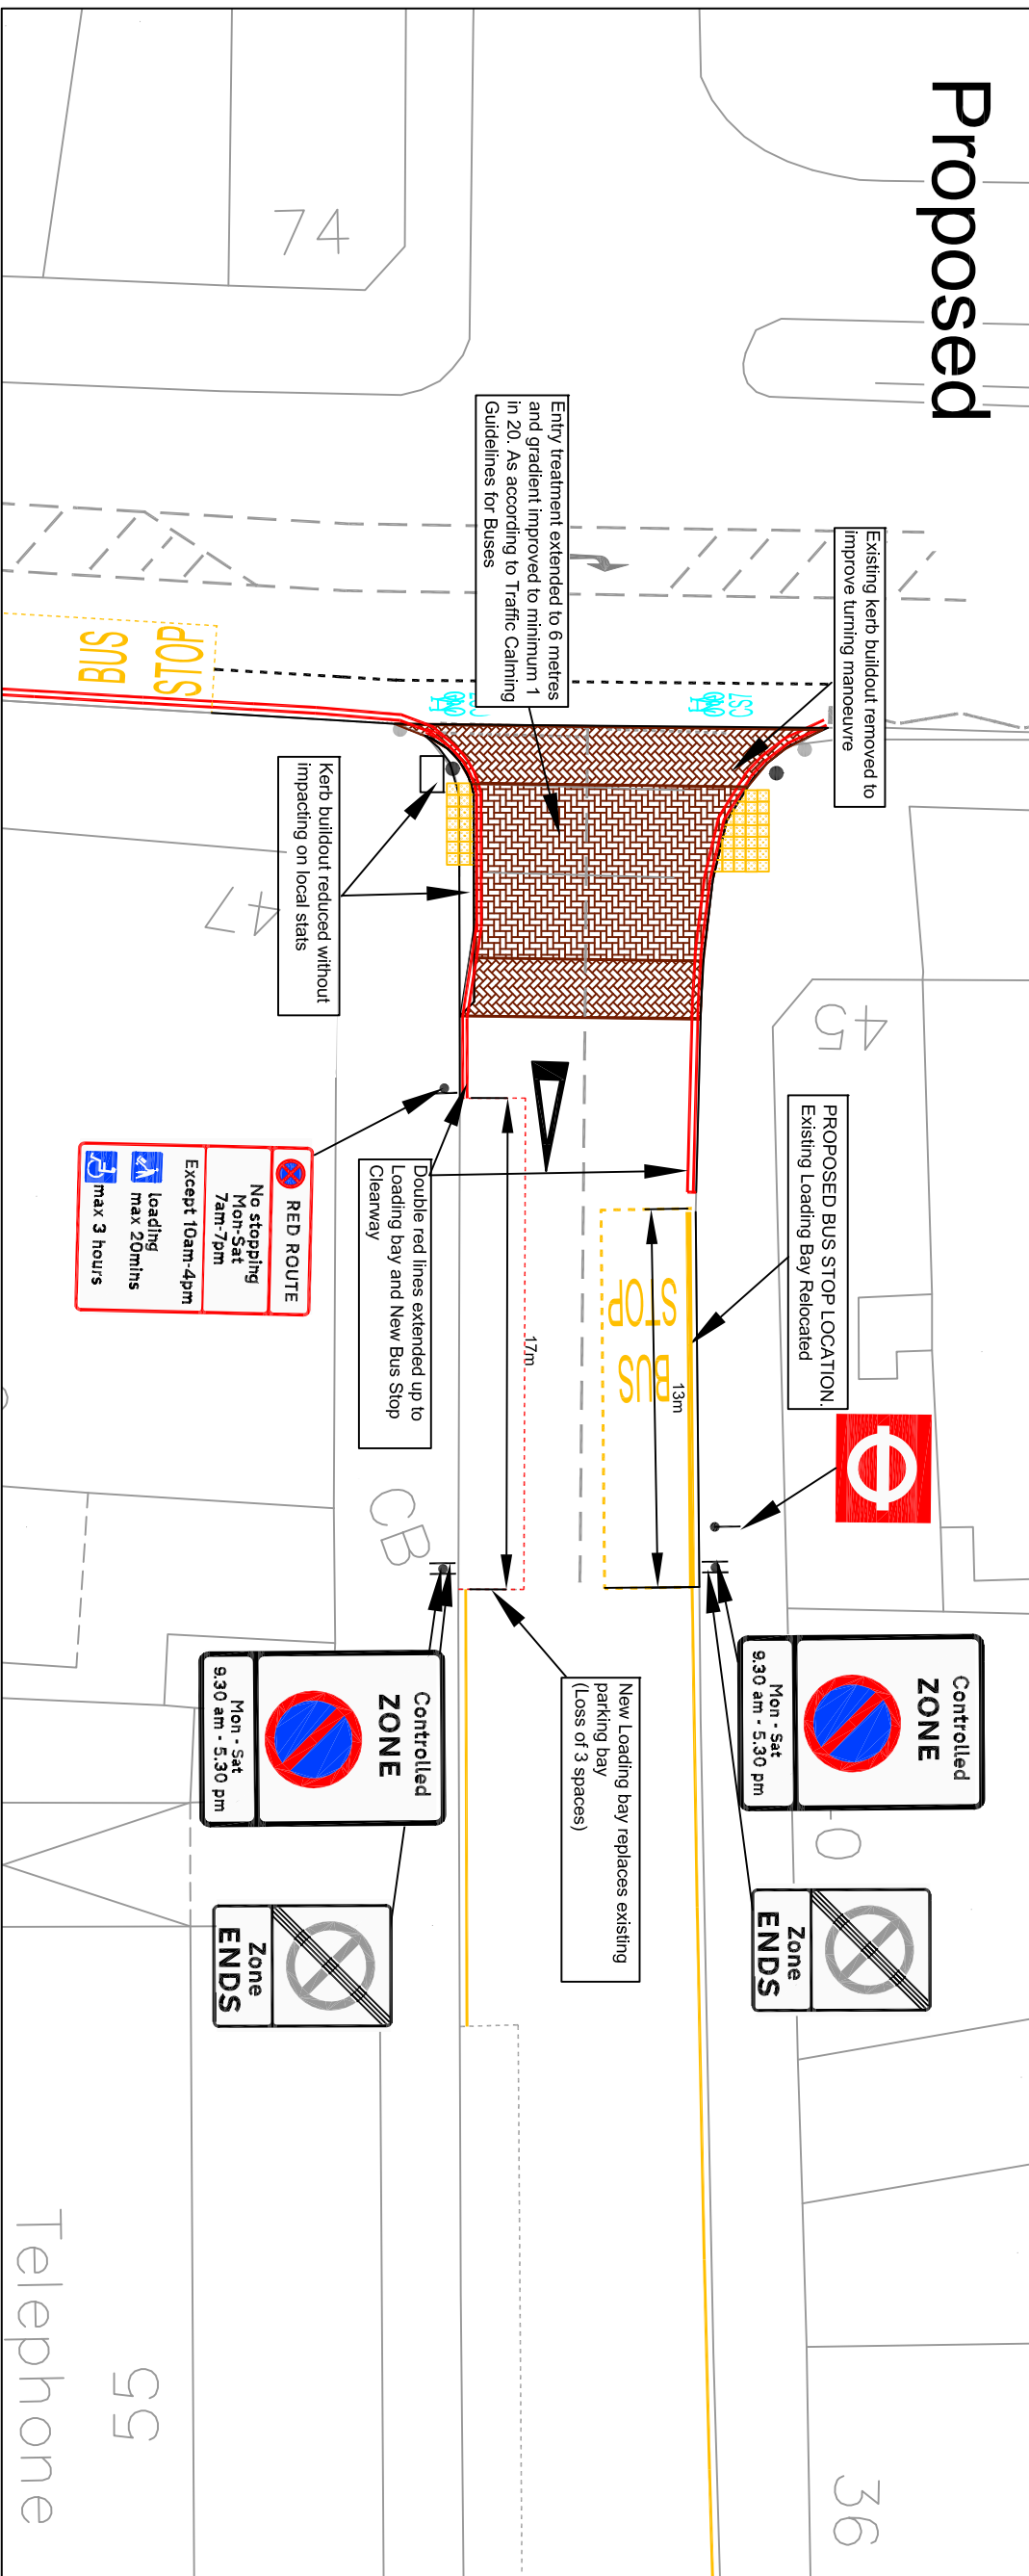

# Proposed

DO NOT SCALE FROM DRAWING

This map is reproduced from Ordnance Survey material with the permission of Ordnance Survey on behalf of Her Majesty's Stationery Office. Crown copyright. Unauthorised reproduction infringes Crown copyright and may lead to prosecution or civil proceedings. (GLA/1000323/19/2002)

REV	DATE	APPENDMENT	CHD	DRN	APP
D	08/04/11	Annotations corrected	ER	ER	PI
C	17/8/10	Existing Loading and Parking Labels	ER	RU	BO
A					

CLIENT: London Buses  
London Routes & Places  
LB Wandsworth

PROJECT TITLE: Old Devonshire Road  
Route 255 Enabling Works

DRAWING TITLE: Old Devonshire Road Bus Stop Proposals

SHEET 1 OF 1

DES.	RU	DMN.	RU	CHKD.	ER
APPROVED:	ER	DATE:	10/08/10	SCALE:	1:250 @ A3
DWG NO.:	RU/A24/WANV/10082010	REV:	C		

ORIGINAL SHEET SIZE A3 (420mm x 297mm)